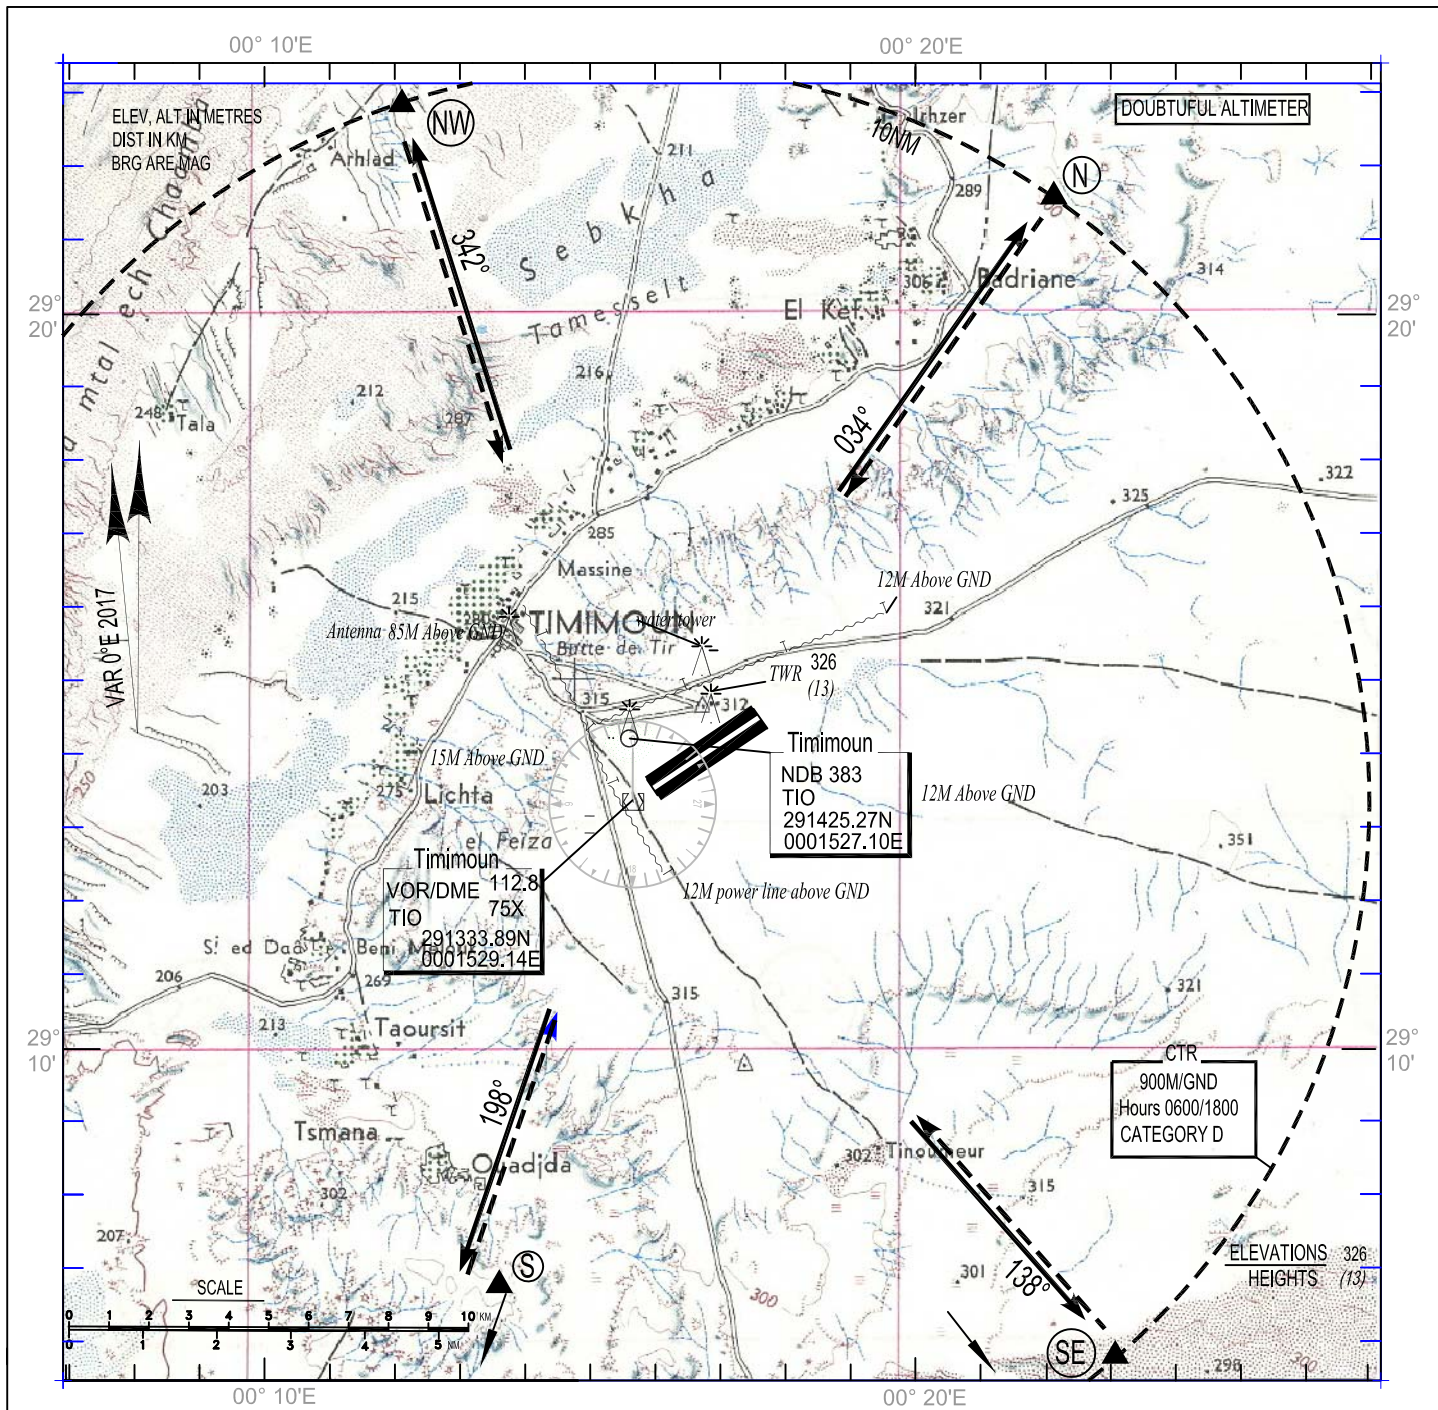

VISUAL
APPROACH
CHART - ICAO -

AERODROME ELEV 313 m
HEIGHTS RELATED TO AD ELEV

TWR : 118.3, 119.7(s)

NOTE: TIMIMOUN CTR

▲ Mandatory reporting points (N.NW.S.SE)