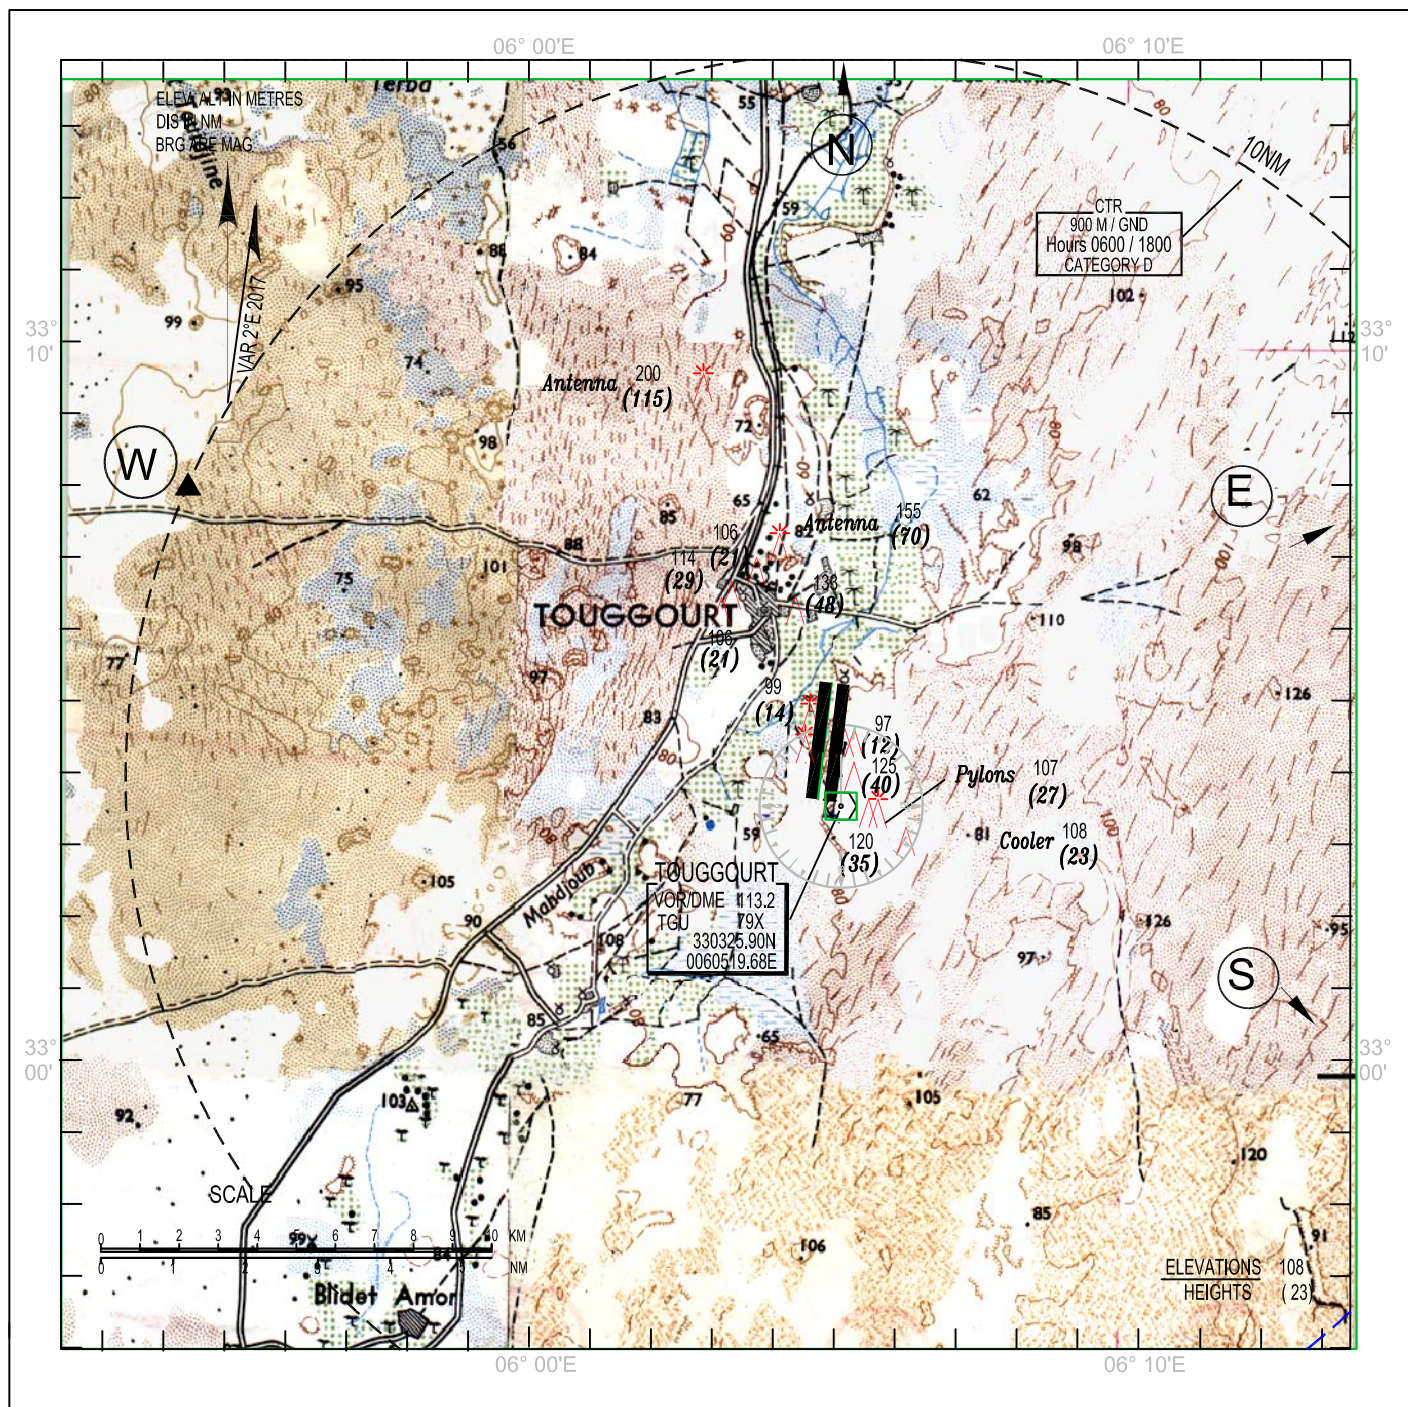

VISUAL
APPROACH
CHART - ICAO -

AERODROME ELEV 85 m
HEIGHTS RELATED TO AD ELEV

TWR : 119.0, 119.7(s)

VFR PATHS:

Obligatory reporting points :

- ⊙ N by Sidi Slimane
- ⊙ S by Blidet Amor
- ⊙ E by Taibet
- ⊙ W by Dzioua