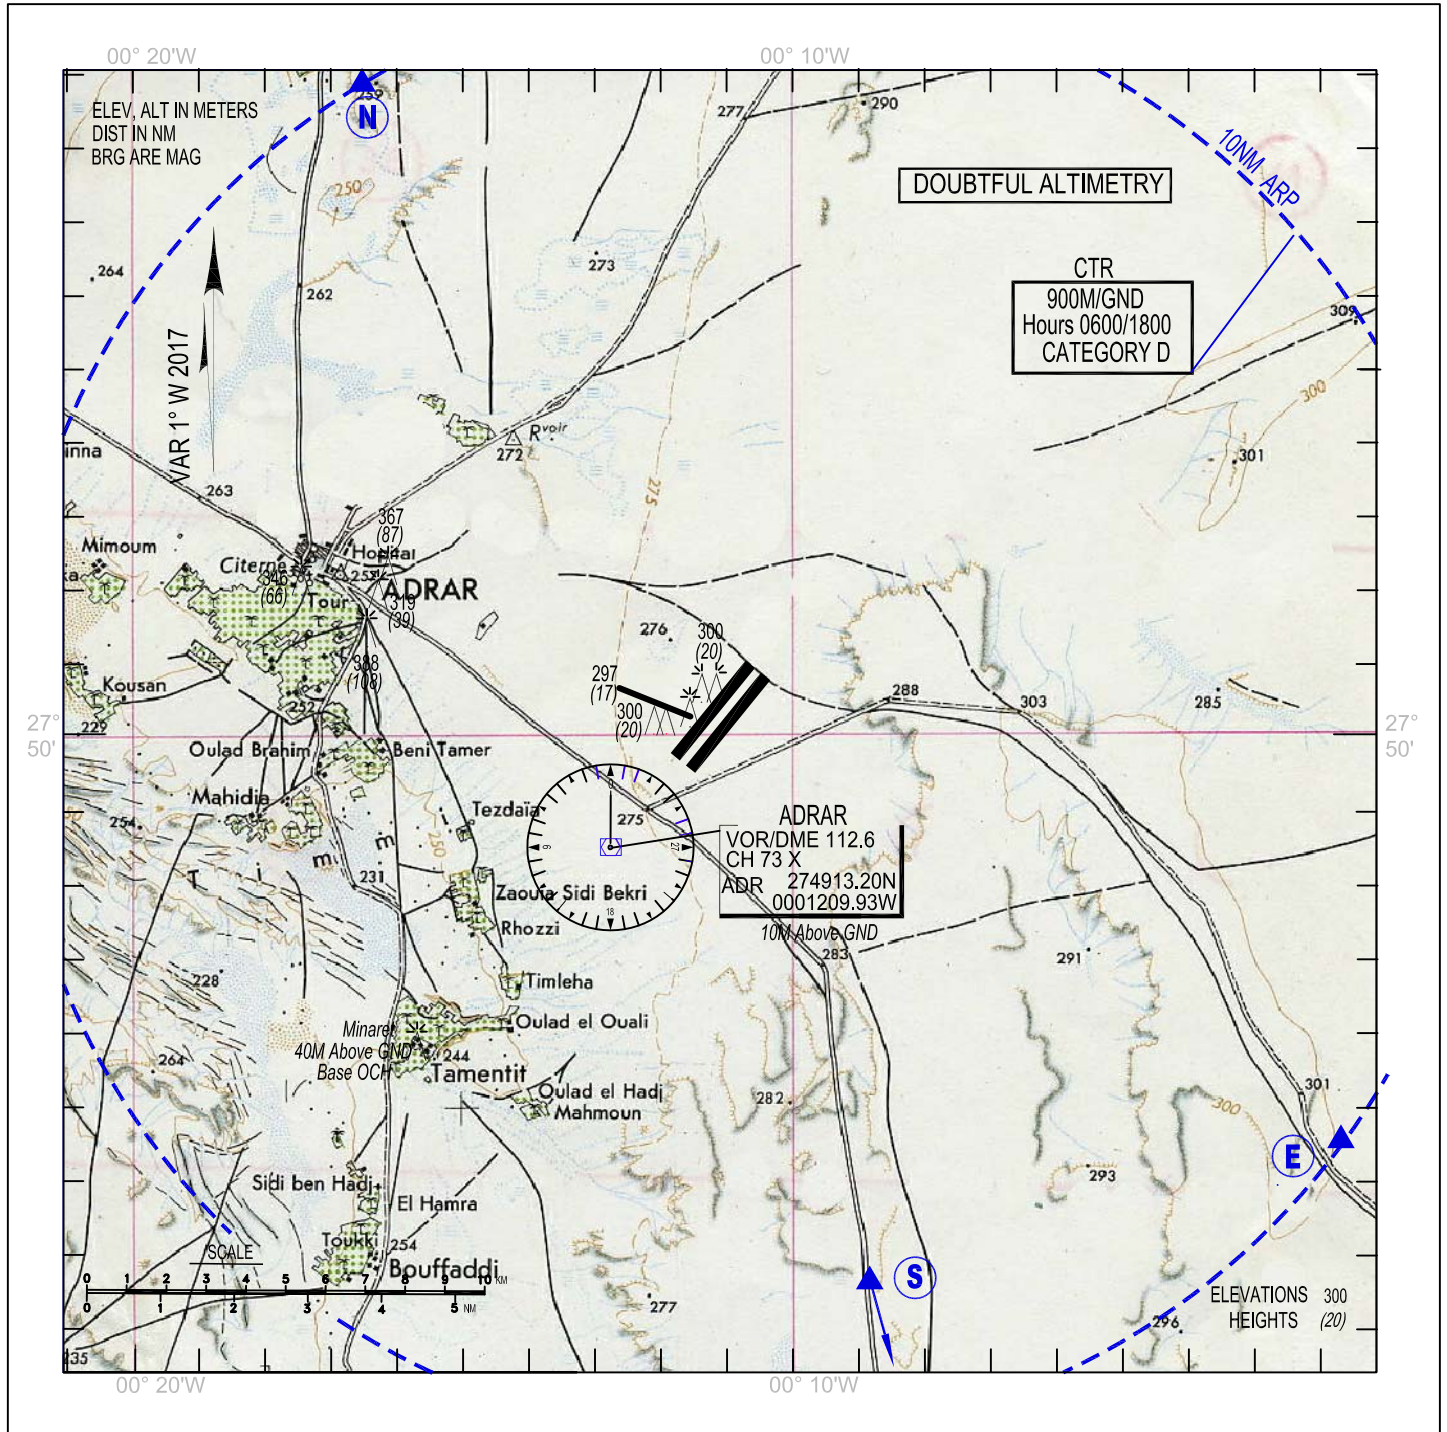

VISUAL
APPROACH
CHART - ICAO -

AERODROME ELEV 280 m
HEIGHTS RELATED TO AD ELEV

TWR : 119.9, 119.7(s)

NOTE:

VFR PATH:
Mandatory report Points :
(E), (N) and (S)