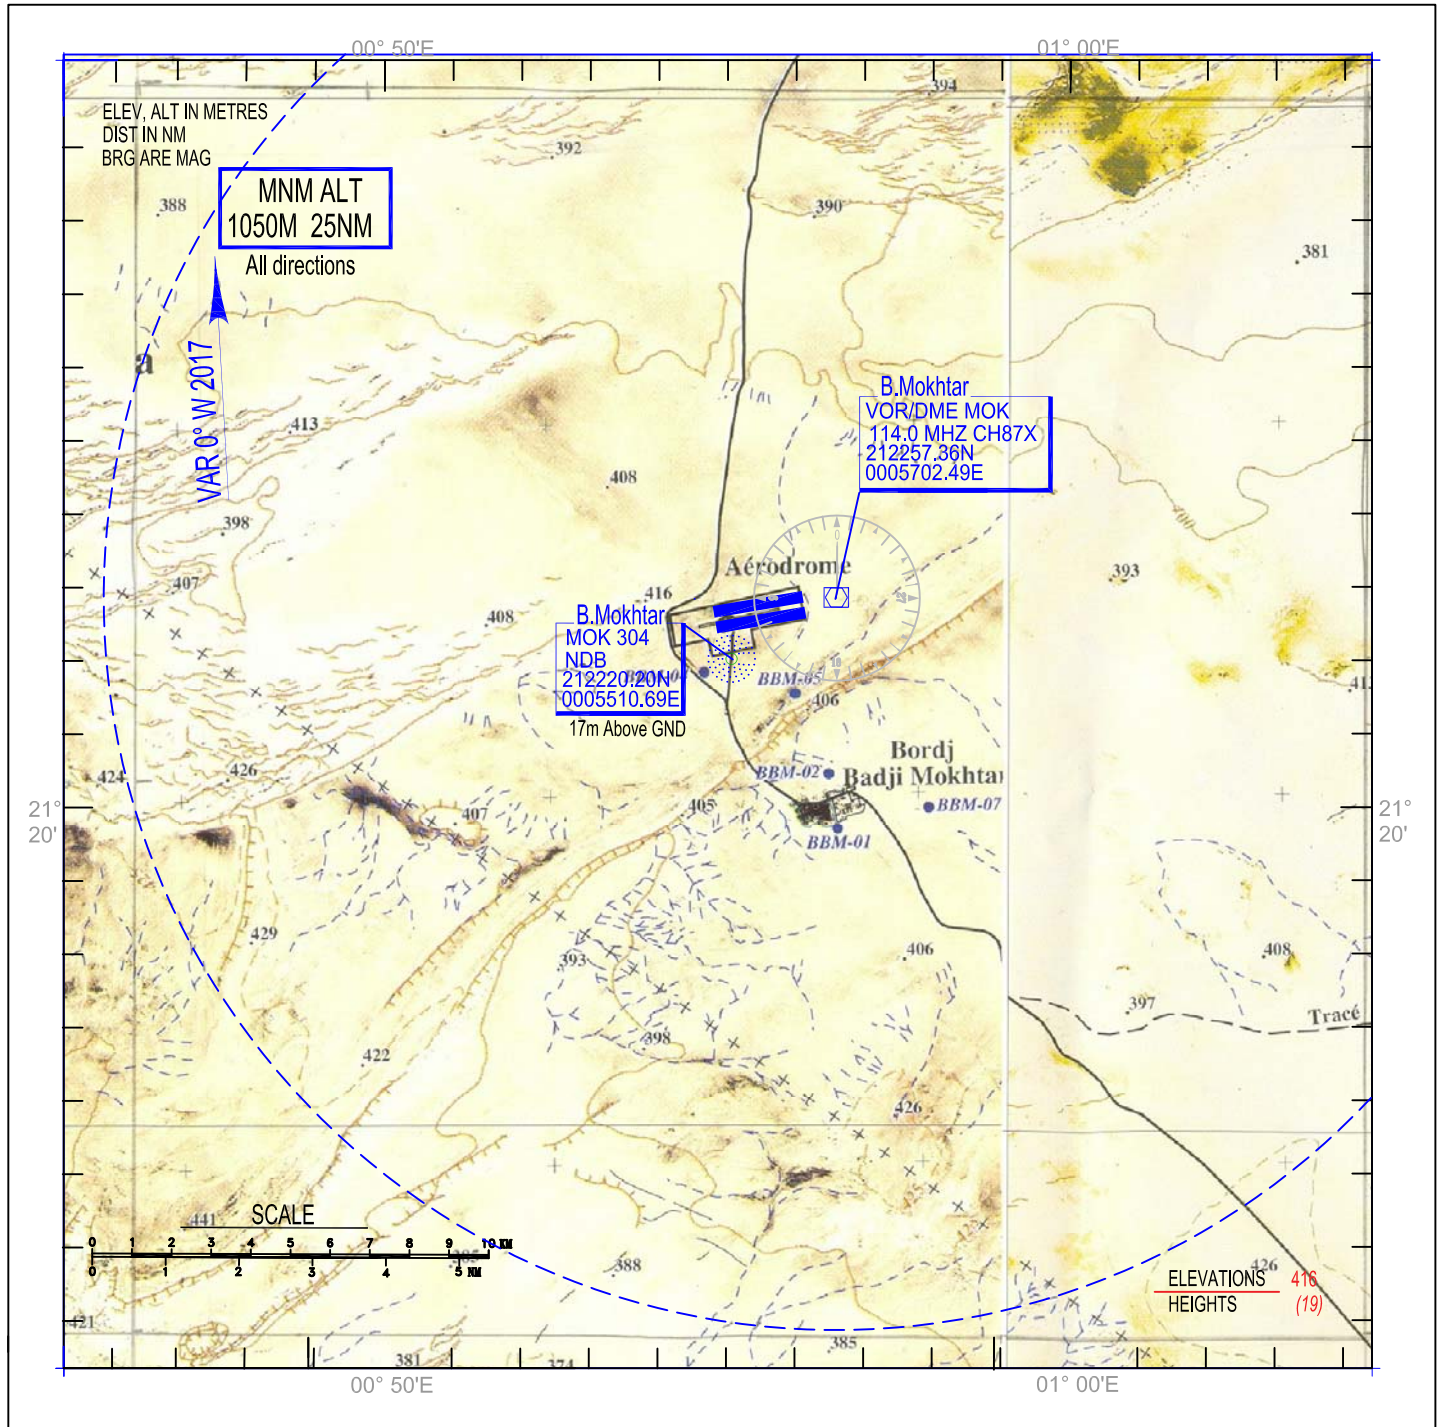

VISUAL
APPROACH
CHART - ICAO -

AERODROME ELEV 397 m
HEIGHTS RELATED TO AD ELEV

TWR : 119.7, 118.3(s)

SPECIAL INSTRUCTIONS FOR USE:

Aerodrome located in desert area. For any flight destination
To this aerodrome a notice of departure must be given before
15:00 GMT at DATMYDYD .