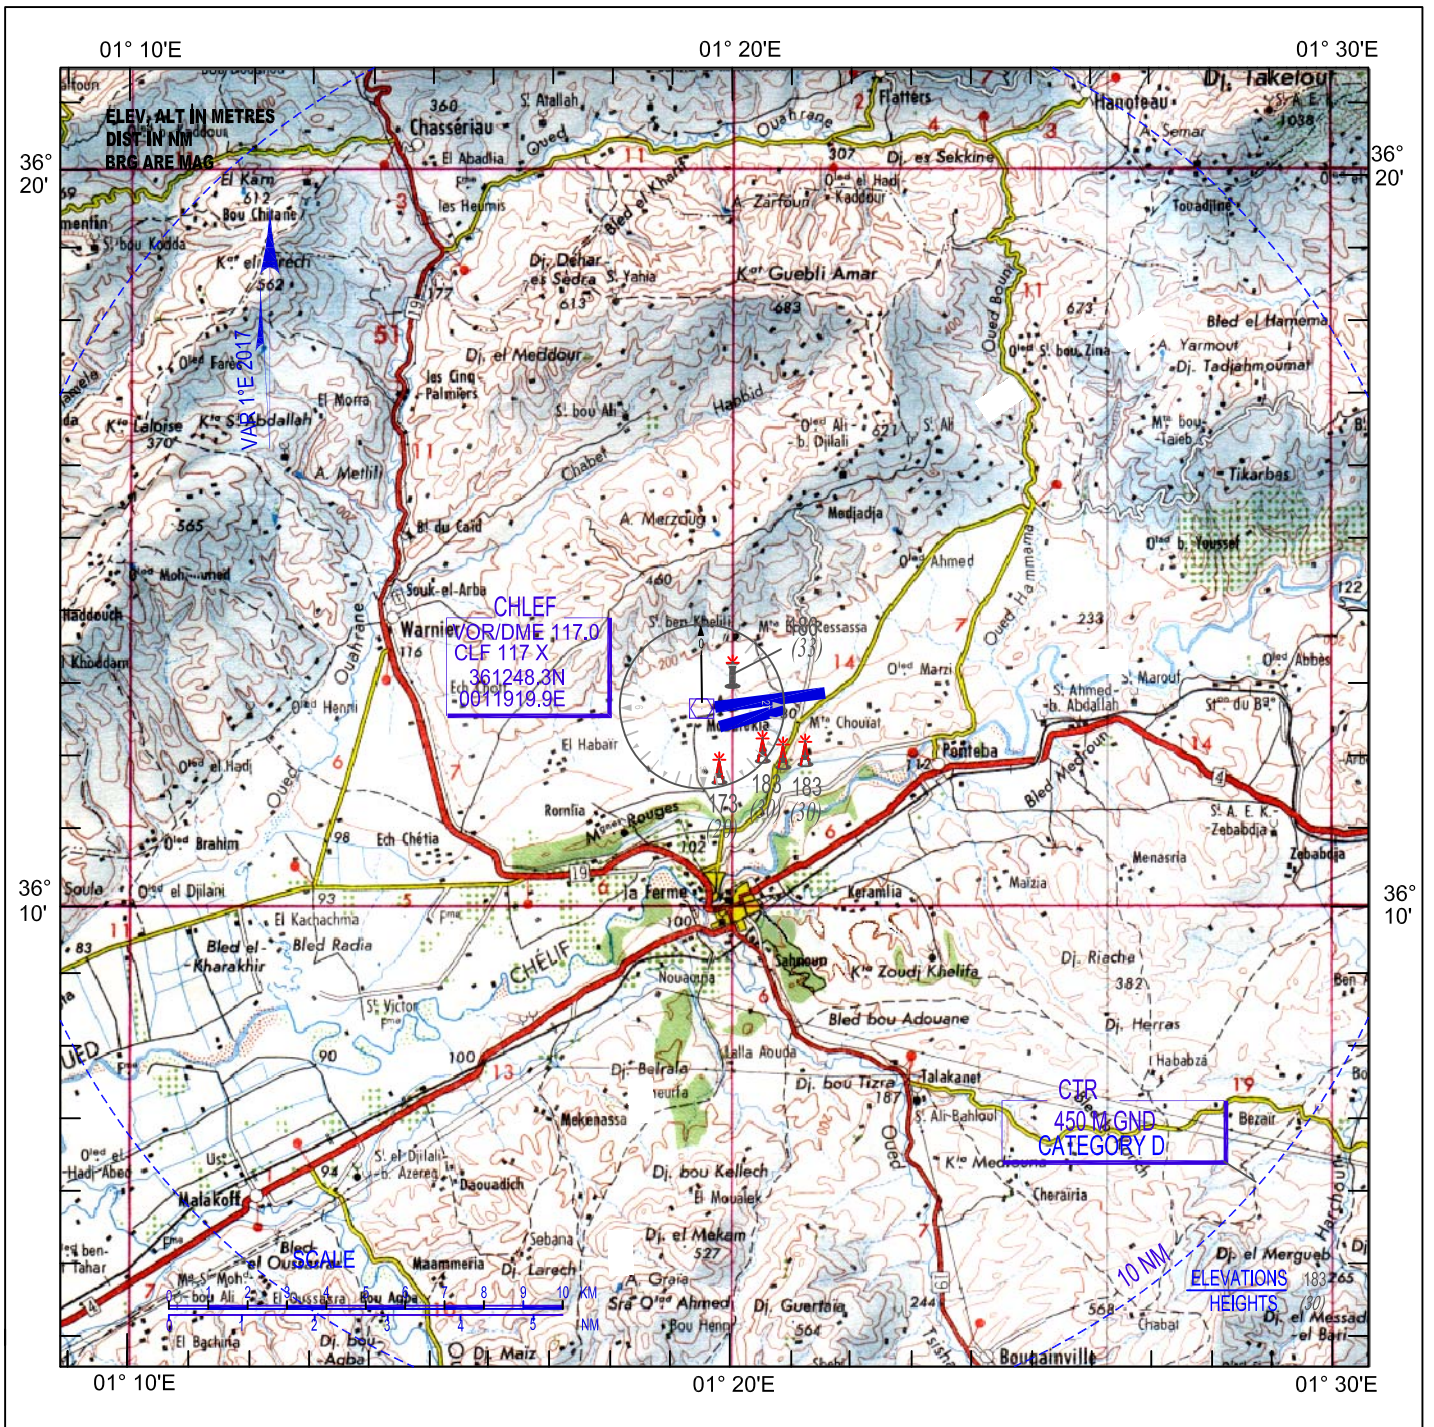

VISUAL
APPROACH
CHART - ICAO -

AERODROME ELEV 153 m
HEIGHTS RELATED TO AD ELEV

TWR: 119.0

NOTE:

AERODROME LOCATED IN RESTRICTED AREA : DA- R78.