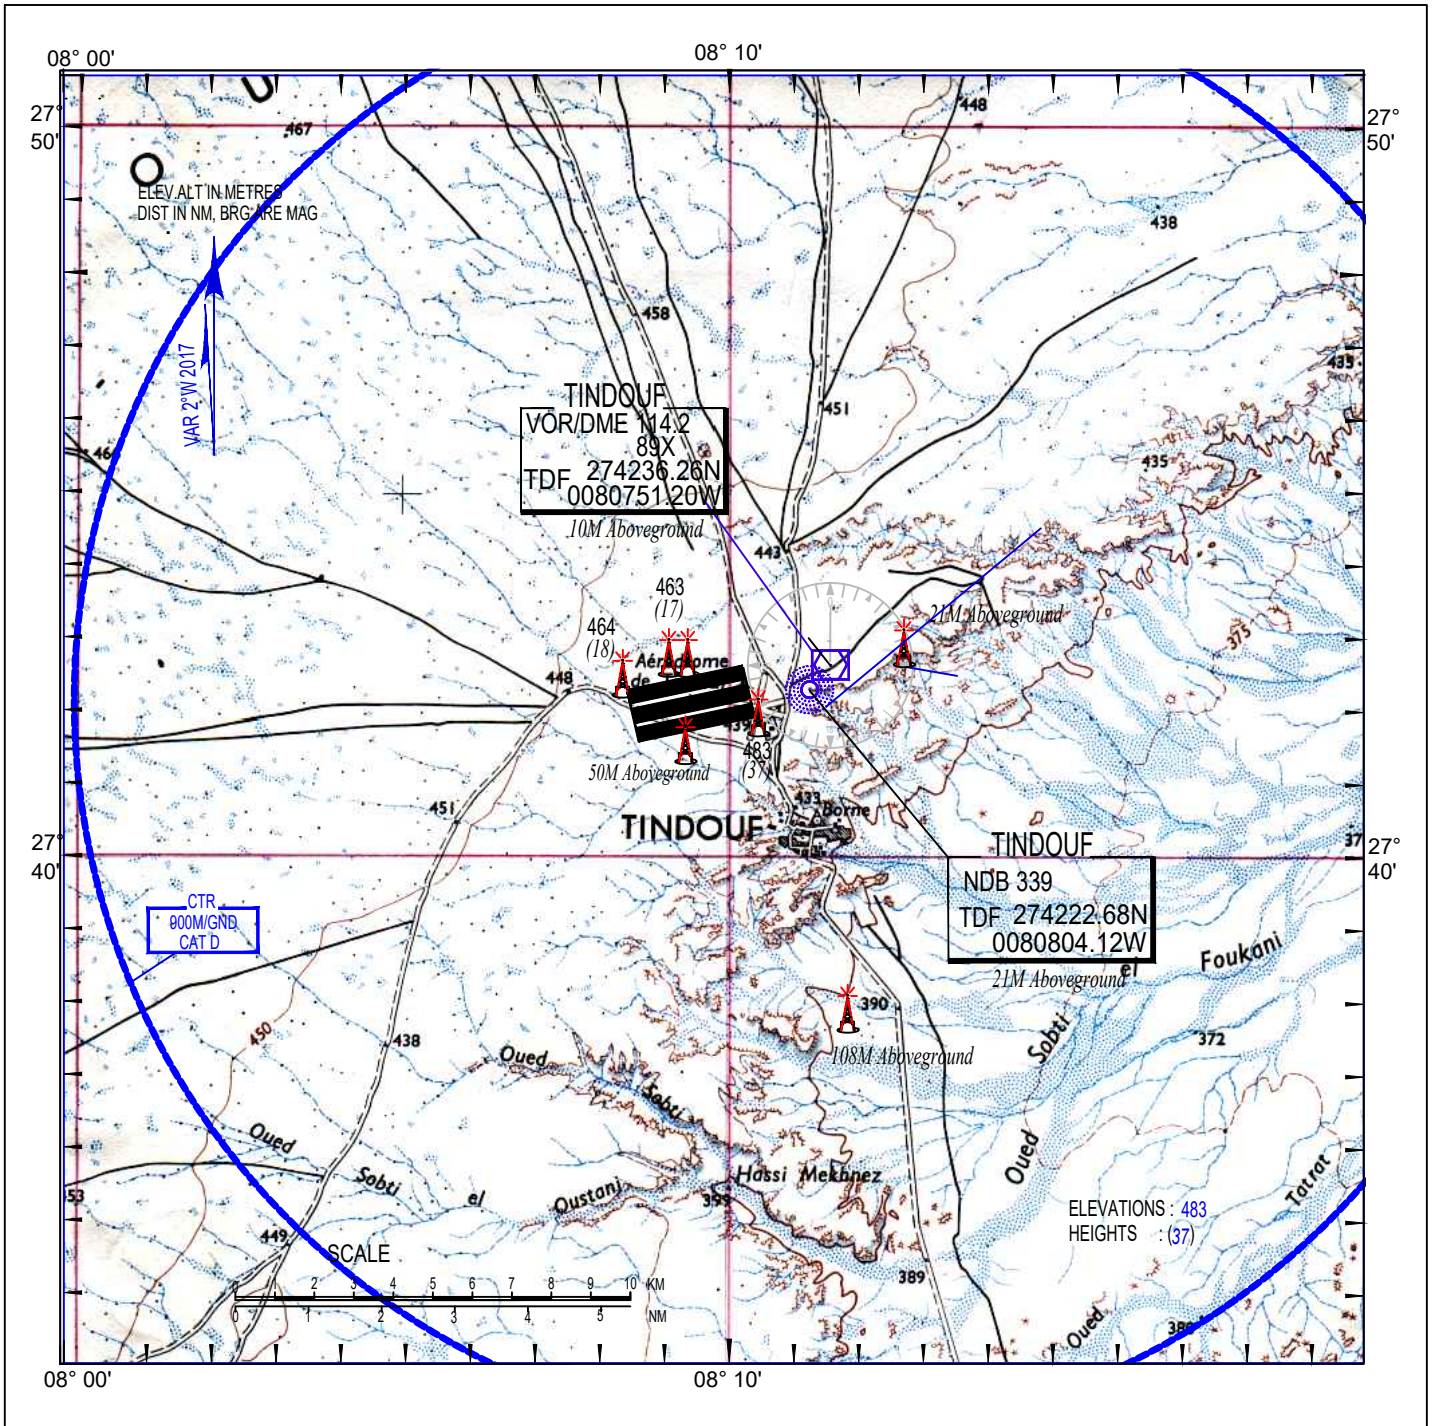

VISUAL  
APPROACH  
CHART - ICAO

AERODROME ELEV 446 M  
HEIGHTS RELATED TO AD ELEV

TWR :119.7 - 118.1(s)

AERODROME LOCATED IN THE PROHIBITED AREA P 64