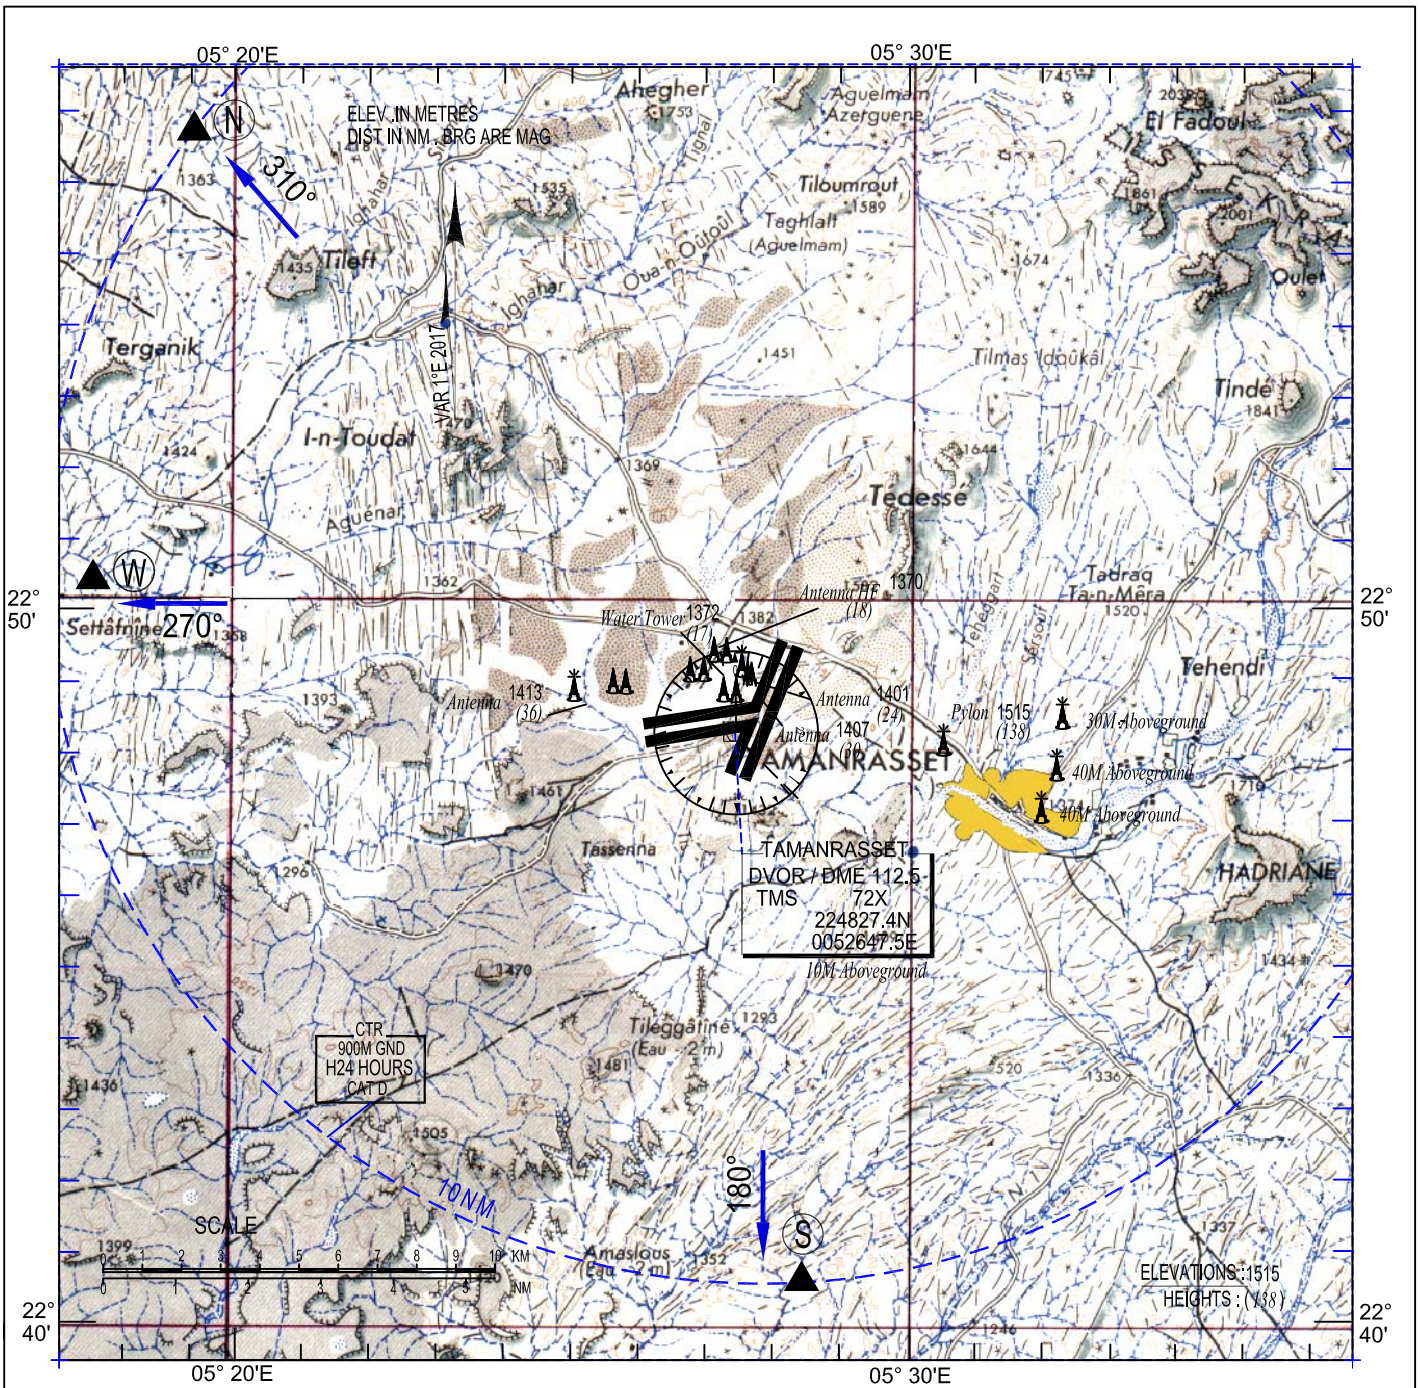

VISUAL
APPROACH
CHART-ICAO

AERODROME ELEV 1377 M
HEIGHTS ARE RELATED TO AD ELEV

TWR : 118.1 - 119.7(s)

NOTE:

VFR PATH :

Reports points obligatory : (N) (W) (S)